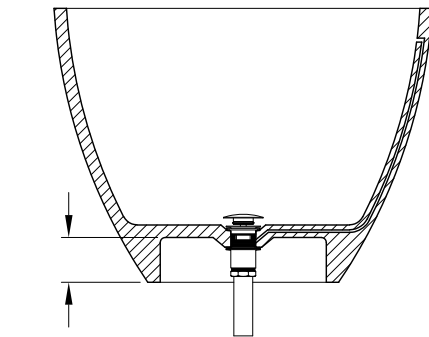

## 63" Solid Surface White Stone Bathtub With Drain

Section A-A

Section B-B