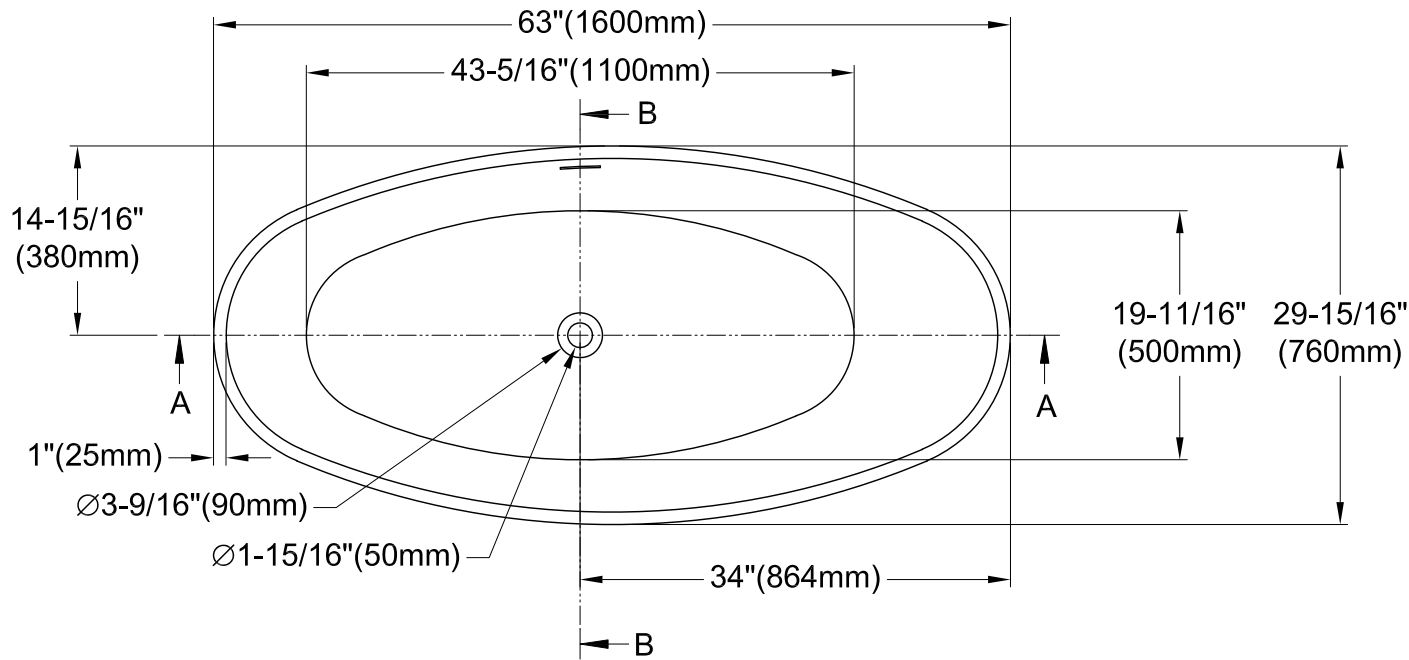

## 63" Solid Surface White Stone Bathtub With Drain

Section A-A

Section B-B