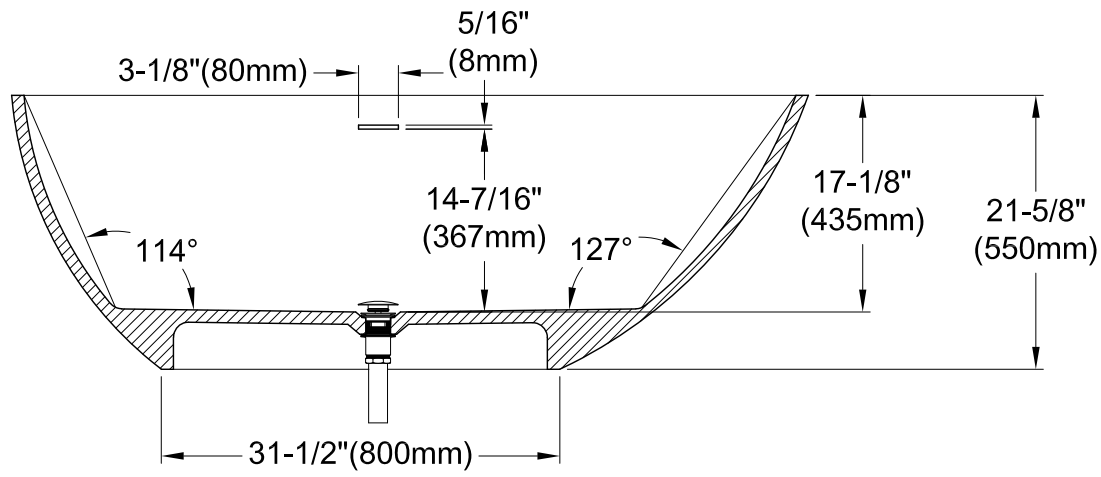

## 63" Solid Surface White Stone Bathtub With Drain

Section A-A

Section B-B